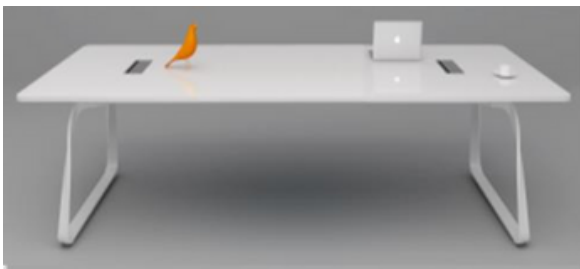

1616A

1616B

JM628-2412	Moritz Gloss White Boardroom Table w/designer metal leg 2.4m	2400Lx1200Wx750mmH	14990
JM628-3212	Moritz Gloss White Boardroom Table w/designer metal leg 3.2m	3200Lx1200Wx750mmH	18990
MT-11	Moritz Gloss White Meeting Table Round	1100Dx750mmH	5490/