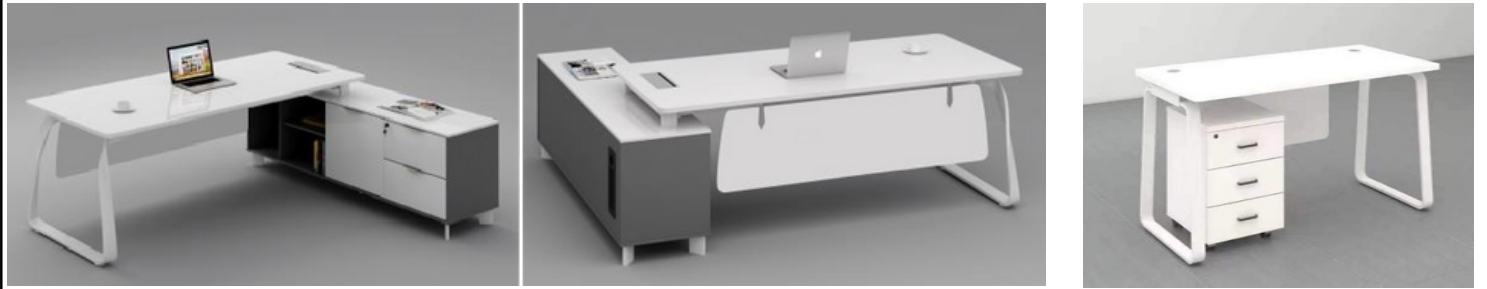

Code	Description	Dimension	Price
Moritz Office Range Gloss White & Grey, Veneer			
JD628-1616	Moritz Gloss White L shape Executive desk 1.6m Moritz Gloss	1600Lx1600Wx770mmH	12990
JD628-1816	White L shape Executive desk 1.8m	1800Lx1600Wx770mmH	14950
JD628-2018	Moritz Gloss White L shape Executive desk 2.0m, 2 lockable drawers, 1 cupboards, 2 shelves and 1 open storage	2000Lx1800Wx770mmH	18950
JD628-1408	Moritz Gloss White Desk 1.4m (R5990) with 3 Drawer Pedestal	1400Lx800Wx770mmH	7590
JD628-1608	Moritz Gloss White Desk 1.6m (R6990) with 3 Drawer Pedestal	1600Lx800Wx770mmH	8690
	Moritz Gloss White 3 Drawer Pedestal	400Wx480Dx630mmH	2190

JD628-1616A/B	Moritz Gloss White Bookcase 1616A Moritz 2 Door White	1600Lx450Wx1600mmH	11590
JD628-0920	Bookcase w/aluminum framed glass door Moritz 3 Door White	932Lx450Wx2000mmH	8990
JD628-13520	Bookcase w/aluminum framed glass door	1320Lx450Wx2000mmH	11990